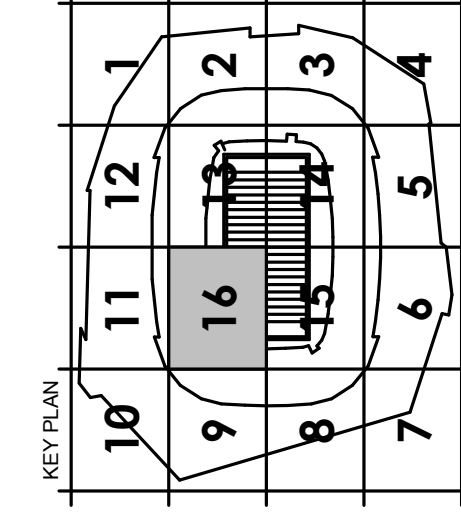

REVISION NO.	DESCRIPTION	DATE
1	CCD-060	2014.05.27

HKS PROJECT NUMBER
16246.000

DATE
MAY 2, 2014

ISSUE
CCD-060

SHEET TITLE
EXECUTIVE SUITES - SECTOR 16

SHEET NO.
01